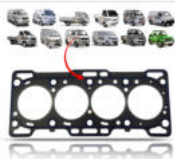

Cód. 11269

HIDROVACUO TOWNER JR 08/13 (S/ CILINDRO)

Cód. 4686

JUNTA TOWNER JR 06/ HAFEI CARTER

Cód. 5103

JUNTA TOWNER JR 06/13 / HAFEI / CHANA / M100 / SUZUKI SUPER CARRY 94/95 SUZUKI SJ410 (MOTOR F10A) CABECOTE